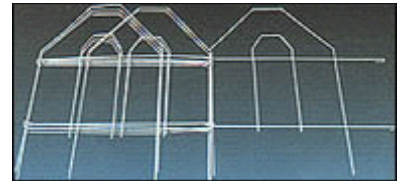

DESCRIPTION	COLOR	PACKING
18"×8'	WHITE, GREEN	20 PIECES PER CARTON